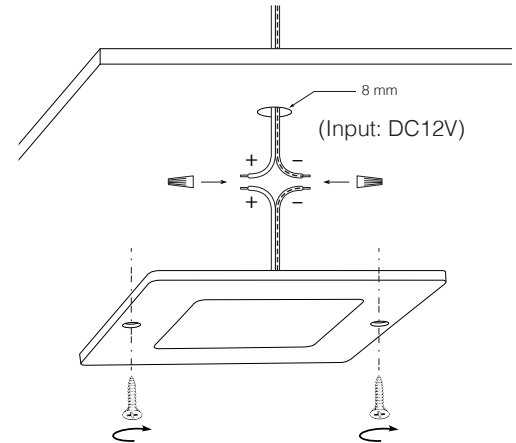

Model: VBUN-S50-12V

LED Type:	12 x 5630 SMD
Rendering Index:	CRI>90
Input Voltage:	12V DC
Power:	5W
Brightness:	400-450 Lm
Lifespan:	>50,000 hours
Fixture Material:	Aluminum
Diffuser Material:	Polycarbonate Plastic
IP Rating:	IP20
Dimmable:	Yes
Installation Type:	Surface Mount
Operating Temperature:	-15°C to +40°C
Cut-Size:	8 mm (0.31 in)
Dimensions:	79 mm x 79 mm (3.11 in x 3.11 in)
Depth:	4 mm (0.16 in)

ORDER INFORMATION

Please fill out the below interactive form and press the **SUBMIT** button to send it electronically.

Name: _____

Project Name: _____

Email: _____

Phone: _____

Notes: _____

This LED downlight has a dense design with a slim profile of just 4 mm (0.16 inches) depth making it look recessed and seamlessly blends into the surface. This makes it suitable for mounting on any desired location (indoor only). The lightweight aluminum housing can be easily mounted through screws. The downlight uses 5 watts of power, operating on 12V DC. Its modern, sleek design is available in 3 color finish in different color temperatures from amber white, soft white, and warm white tone for soothing light applications to natural white, daylight for offices, and other commercial working spaces. They work with a 12V power supply with low power consumption and high energy efficiency.

SURFACE MOUNT