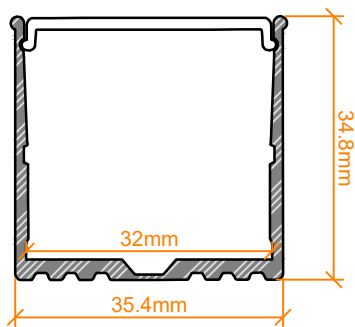

VEROBOARD®

VBD-CH-RF5

End Caps

SIZE DISCLAIMER: Sizes may vary among different production lots of the same item. We make every effort to give you accurate information. However, due to the nature of the manufacturing process, from time to time product sizing may vary slightly.