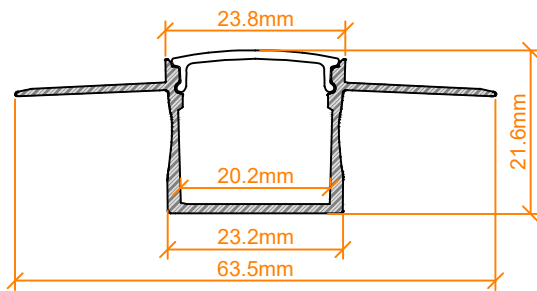

VEROBOARD®

VBD-CH-D8

End caps

SIZE DISCLAIMER: Sizes may vary among different production lots of the same item. We make every effort to give you accurate information. However, due to the nature of the manufacturing process, from time to time product sizing may vary slightly.