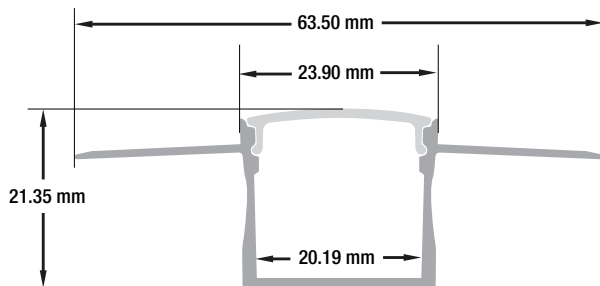

Model: VBD-CH-D8

DRYWALL ALUMINUM CHANNEL

Material:	Anodized Aluminum
Colour:	Silver Grey
Diffuser Type:	Frosted
Diffuser Material:	Opal
Channel Length:	3000mm (118in)
Channel Width:	24mm (0.94in)
Channel Height:	21.35mm (0.84in)
Accessories Included:	End Caps
Installation:	Recessed or Flush-Mount

ORDER INFORMATION

Please fill out the below interactive form and press the **SUBMIT** button to send it electronically.

Name: _____

Project Name: _____

Email: _____

Phone: _____

Quantity: _____

Notes: _____

SKU: 666561423711