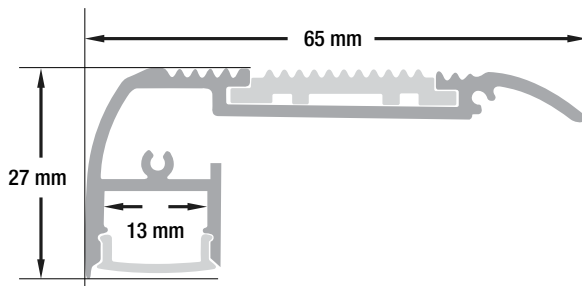

Model: VBD-CH-ST2

DOWN-LIGHTING CHANNEL

Material:	Anodized Aluminum
Colour:	Silver Grey
Diffuser Type:	Frosted
Diffuser Material:	Opal
Channel Length:	3000mm (118in)
Channel Width:	65mm (2.5in)
Channel Height:	27mm (1in)
Accessories Included:	End Caps

ORDER INFORMATION

Please fill out the below interactive form and press the **SUBMIT** button to send it electronically.

Name: _____

Project Name: _____

Email: _____

Phone: _____

Quantity: _____

Notes: _____

SKU: 666561423582