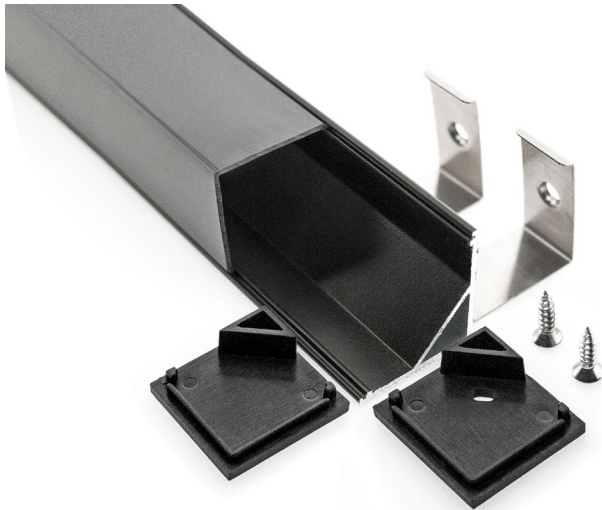

Model: VBD-CH-C4B

ANGULAR CORNER MOUNT BLACK ALUMINUM CHANNEL

Material:	Anodized Aluminum
Colour:	Matt Black
Diffuser Type:	Frosted
Diffuser Material:	Opal
Channel Length:	3000mm (118in)
Channel Width:	30mm (1.18in)
Channel Height:	30mm (1.18in)
Accessories Included:	End Caps and Mounting Brackets
Installation:	Surface Mount

ORDER INFORMATION

Please fill out the below interactive form and press the **SUBMIT** button to send it electronically.

Name: _____

Project Name: _____

Email: _____

Phone: _____

Quantity: _____

Notes: _____

SKU: 666561423551