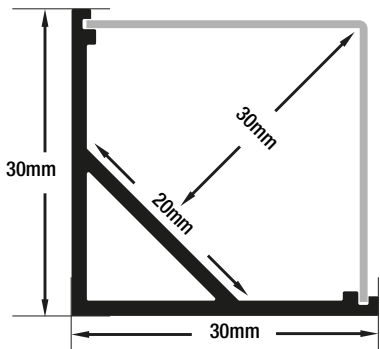

Model: VBD-CH-C4B

ANGULAR CORNER MOUNT BLACK ALUMINUM CHANNEL

Material:	Anodized Aluminum
Colour:	Matt Black
Diffuser Type:	Frosted
Diffuser Material:	Opal
Channel Length:	3000mm (118in)
Channel Width:	30mm (1.18in)
Channel Height:	30mm (1.18in)
Accessories Included:	End Caps and Mounting Brackets
Installation:	Surface Mount

ORDER INFORMATION

Please fill out the below interactive form and press the **SUBMIT** button to send it electronically.

Name: _____

Project Name: _____

Email: _____

Phone: _____

Quantity: _____

Notes: _____

SKU: 666561423551