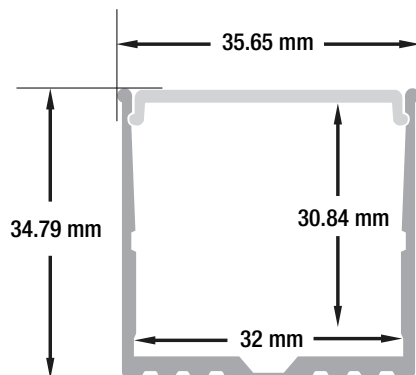

Model: VBD-CH-RF5

DOWN-LIGHTING CHANNEL

Material:	Anodized Aluminum
Colour:	Silver Grey
Diffuser Type:	Frosted
Diffuser Material:	Polycarbonate (PC)
Channel Length:	3000mm (118in)
Channel Width:	35.65mm (1.40in)
Channel Height:	34.8mm (1.36in)
Accessories Included:	End Caps

ORDER INFORMATION

Please fill out the below interactive form and press the **SUBMIT** button to send it electronically.

Name: _____

Project Name: _____

Email: _____

Phone: _____

Quantity: _____

Notes: _____

SKU: 666561423384