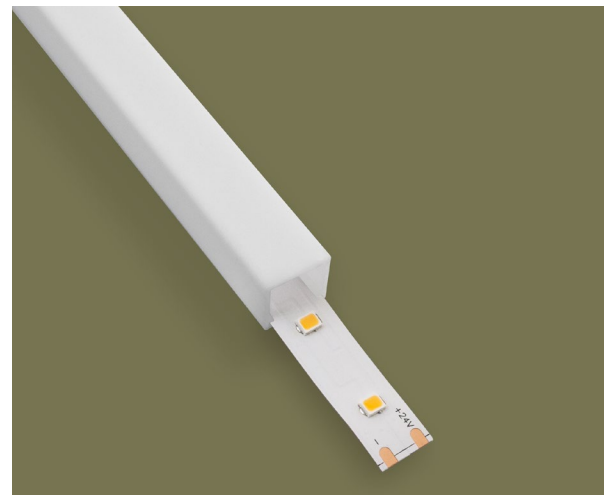

Model: VBD-CH-S7

LED LOW-PROFILE CHANNEL

Material:	Aluminum Batten
Colour:	White
Diffuser Type:	Frosted
Diffuser Material:	Polycarbonate (PC)
Channel Length:	3000mm (118in)
Channel Width:	12mm (0.45in)
Channel Height:	12mm (0.45in)
Accessories Included:	End Caps
Installation:	Surface Mount

ORDER INFORMATION

Please fill out the below interactive form and press the **SUBMIT** button to send it electronically.

Name: _____

Project Name: _____

Email: _____

Phone: _____

Quantity: _____

Notes: _____

SKU: 666561423322