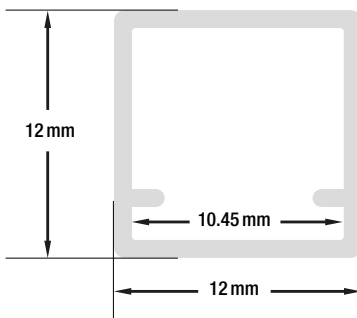

Model: VBD-CH-S7

LED LOW-PROFILE CHANNEL

Material:	Aluminum Batten
Colour:	White
Diffuser Type:	Frosted
Diffuser Material:	Polycarbonate (PC)
Channel Length:	3000mm (118in)
Channel Width:	12mm (0.45in)
Channel Height:	12mm (0.45in)
Accessories Included:	End Caps
Installation:	Surface Mount

ORDER INFORMATION

Please fill out the below interactive form and press the **SUBMIT** button to send it electronically.

Name: _____

Project Name: _____

Email: _____

Phone: _____

Quantity: _____

Notes: _____

SKU: 666561423322